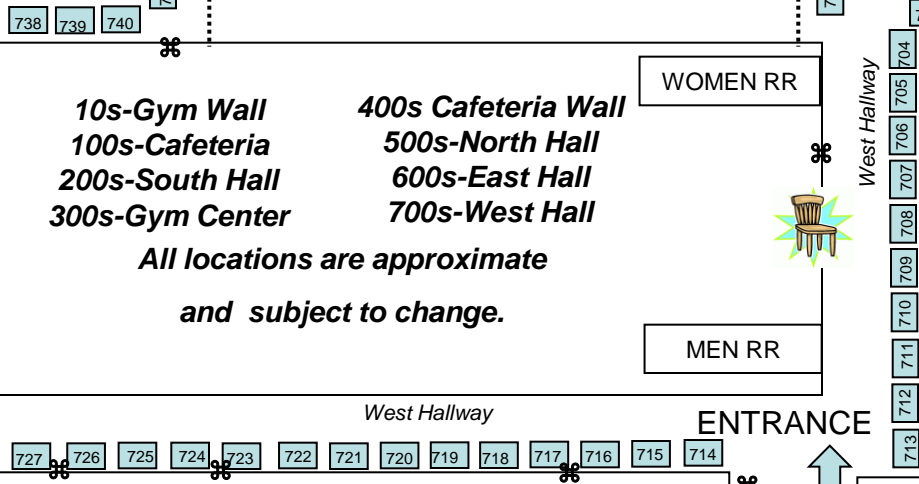

Café Tables

CRAFT SHOW CAFE'

CAFÉ ENTRANCE

(In Kitchen)

Court Yard

Classrooms

Classrooms

**10s-Gym Wall
100s-Cafeteria
200s-South Hall
300s-Gym Center**

**400s Cafeteria Wall
500s-North Hall
600s-East Hall
700s-West Hall**

*All locations are approximate
and subject to change.*

WOMEN RR

MEN RR

West Hallway

ENTRANCE

North Hallway

South Hallway

Gym

Cafeteria

Information

MEN RR
WOMEN RR

(In Office)

Court Yard

Classrooms

Court Yard

Classrooms

West Hallway

West Hallway

North Hallway

South Hallway

West Hallway