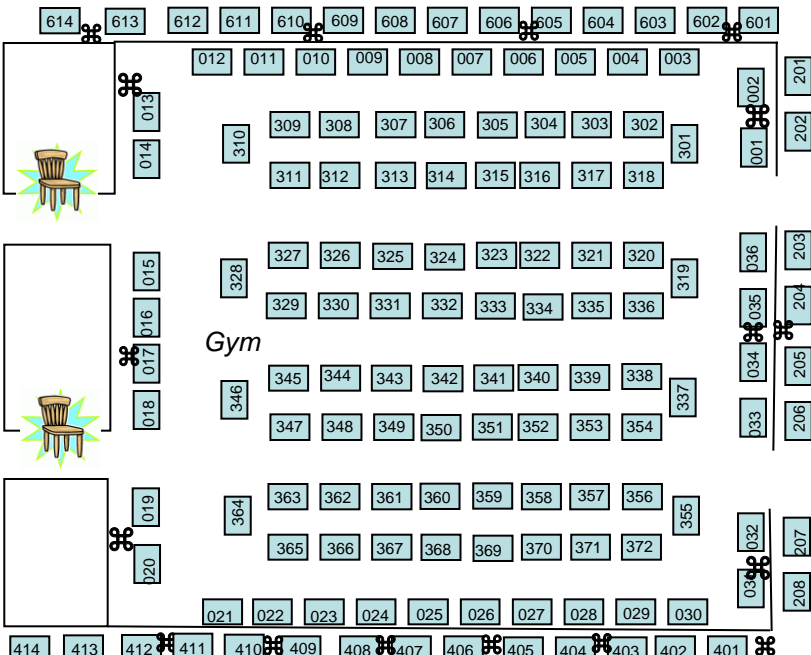

Café Tables

CRAFT SHOW CAFE'

CAFÉ ENTRANCE

(In Kitchen)

Court Yard

Classrooms

Classrooms

**10s-Gym Wall
100s-Cafeteria
200s-South Hall
300s-Gym Center**

**400s Cafeteria Wall
500s-North Hall
600s-East Hall
700s-West Hall**

*All locations are approximate
and subject to change.*

WOMEN RR

MEN RR

West Hallway

ENTRANCE

North Hallway

South Hallway

Gym

Cafeteria

Information

MEN RR
WOMEN RR

(In Office)

Court Yard

Classrooms

Court Yard